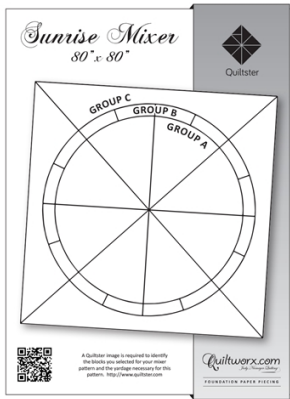

SUNRISE MIXER SIGN-UP SHEET

(SUNRISE MIXER INTRODUCTION)   **$12.00**