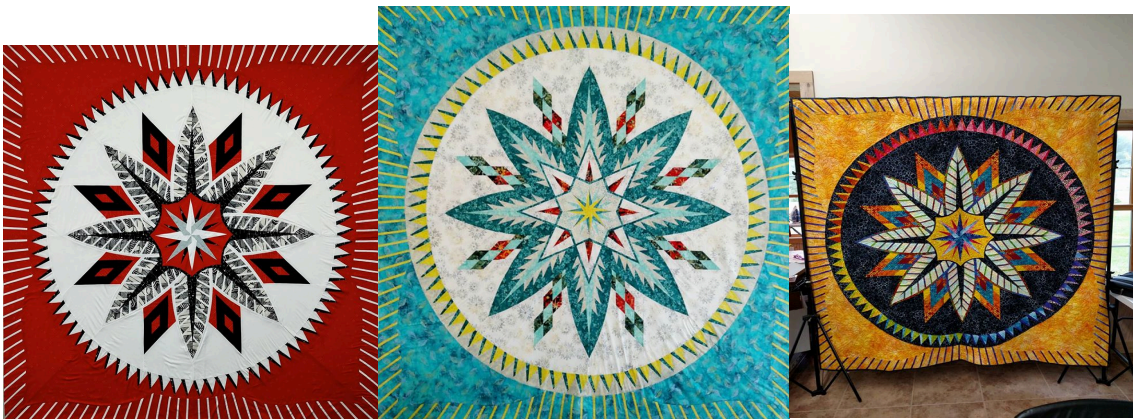

THE QUILTED EWE

SUNRISE MIXER CLASS SIGN-UP

BY QUILTWORX (JUDY NIEMEYER)

INSTRUCTOR: SUSAN DESHENSKY, PRE-CI

CLASS DATES: Saturdays: November 11, 2017, December 9, 2017; January 13, 2018,
and February 10, 2018.

CLASS TIMES: 0930 TO 1630 HOURS

CLASS FEE: $50 per class = $200 for total class
(total class fee must be paid, even if you do not attend all classes).

DEADLINE TO SIGN-UP: October 14th

FREE PREP TIME: Saturday, October 28th, 0900 to 1200 hours

Sunrise Mixer is a unique foundation paper piecing quilt by Quiltworx and Judy Niemeyer, that allows the student to choose their own segments for the three sections of the quilts: Group A = center, Group B = outer ring and Group C = background. The quilt will be 80" x 80". Group A, the center ring is 62" round. Group B, the ring is 4" wide bringing the size of the quilt up to 70". Group C, the background, will make the quilt 80". The groups can be mixed and matched to create a quilt that is unique to you. Sunrise Mixer is Quiltster compatible.

The pattern must be purchased through The Quilted Ewe.

Below are some examples of Sunrise Mixers. More examples are on the Quiltworx website.